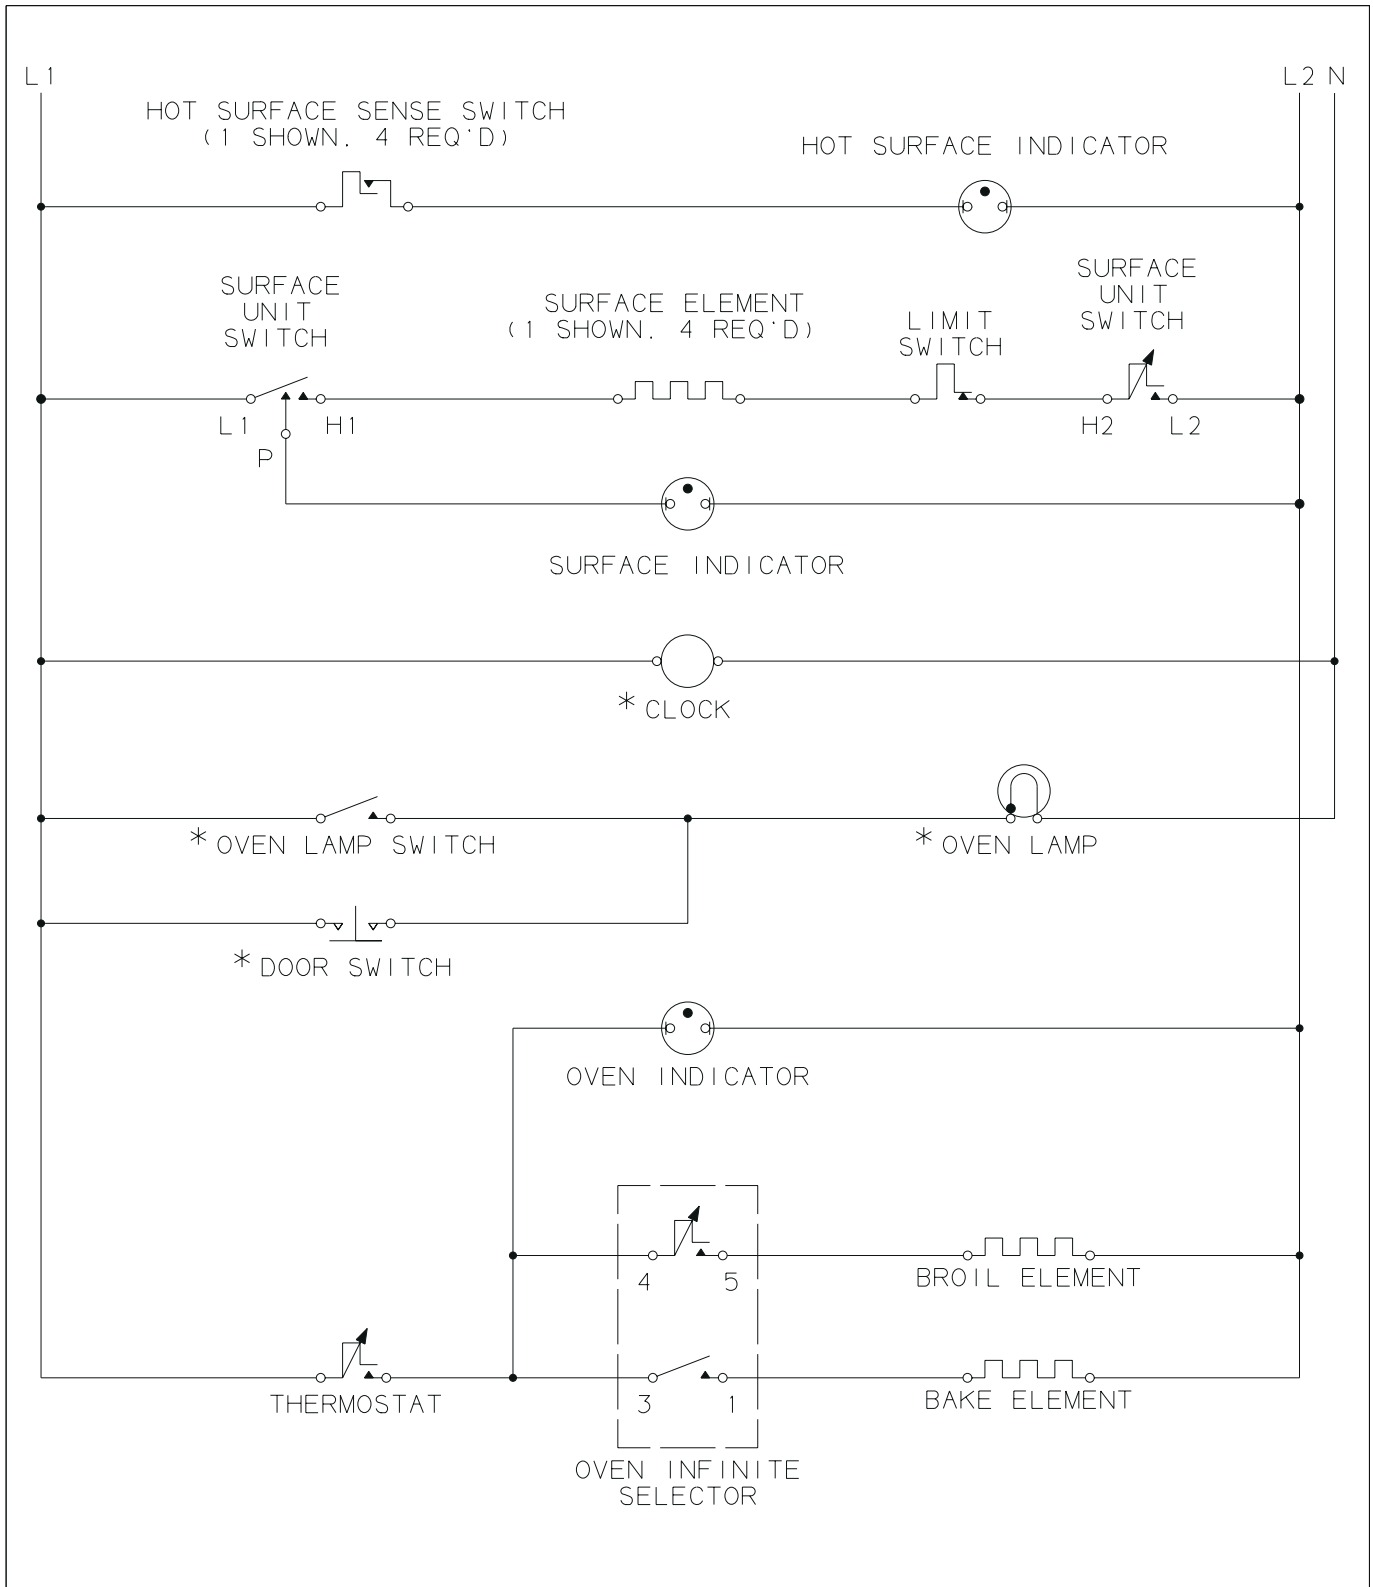

Frigidaire Range Model FEF336FM

OVEN INFINITE SELECTOR			
SWITCH CONTACTS	BAKE	BROIL	VARI-BROIL
1-3	X		
4-5	CYCLES	X	CYCLES
X INDICATES CONTACTS CLOSED			

316002660

\* THESE COMPONENTS MAY NOT APPEAR ON ALL MODELS.